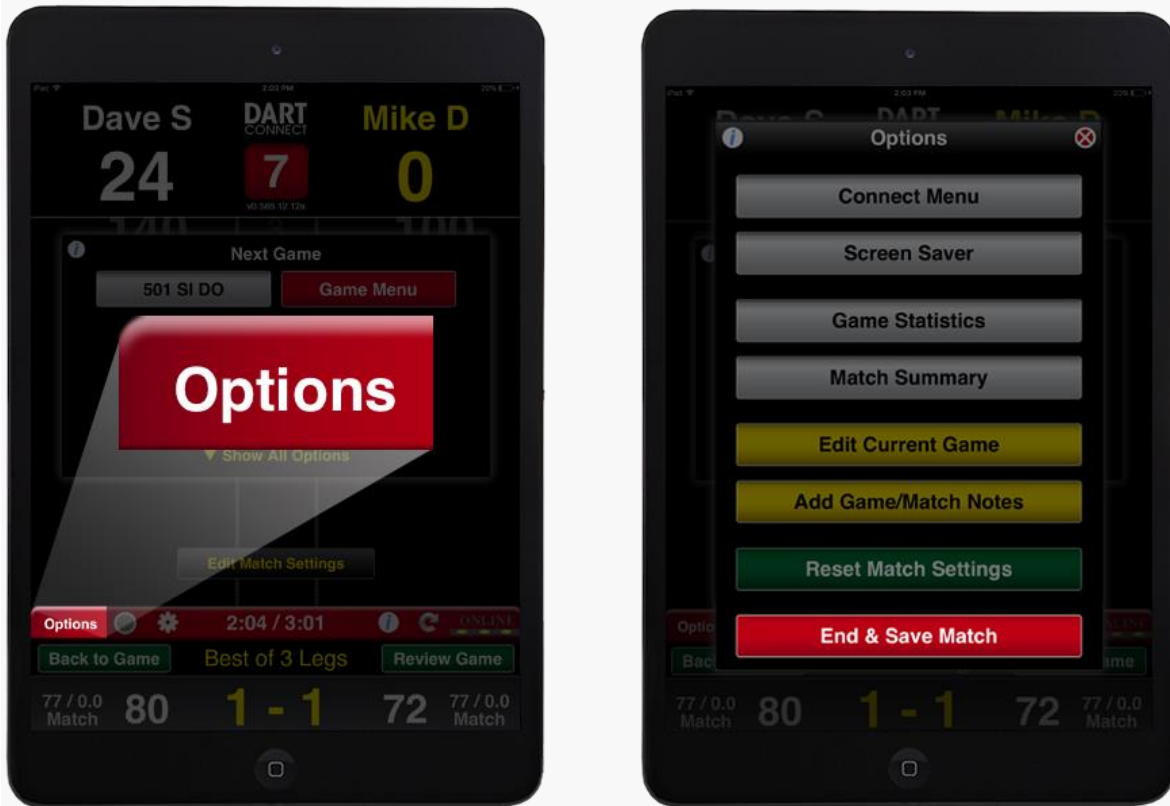

## How to End a Match Early

- Access the **OPTIONS** menu from the control bar (when available), followed by "**End & Save Match**"
- Note: If in the middle of a live game/leg, you will need to cancel the game first